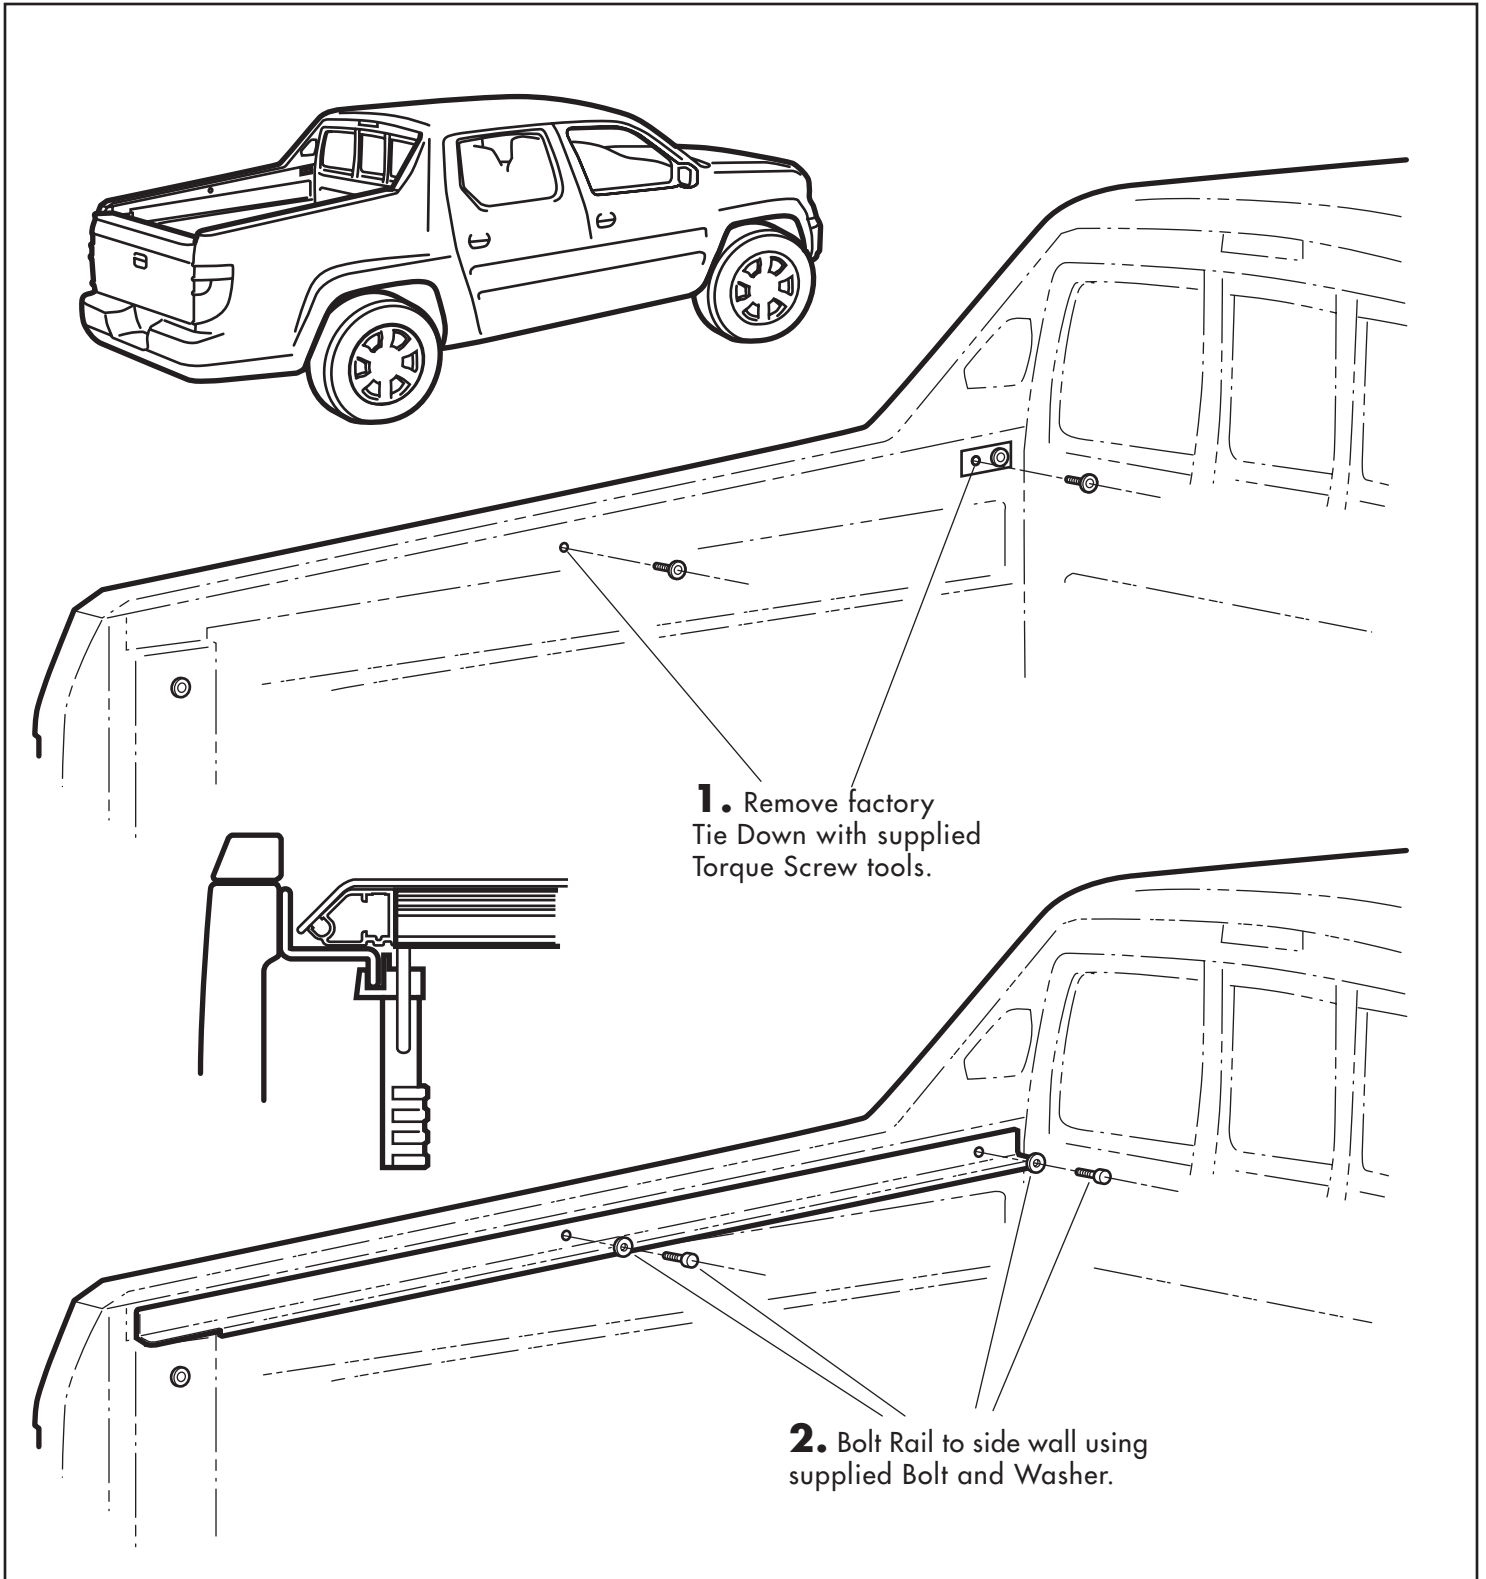

# Alternative Brackets for Honda Ridgeline

SUPPLEMENT to INSTALLATION INSTRUCTIONS

**extang**  
AMERICA'S BEST  
SELLING TONNEAUS

Extang Corporation  
1901 E. Ellsworth Rd.  
Ann Arbor, MI 48108  
734 677-0444, Fax: 734 677-8409