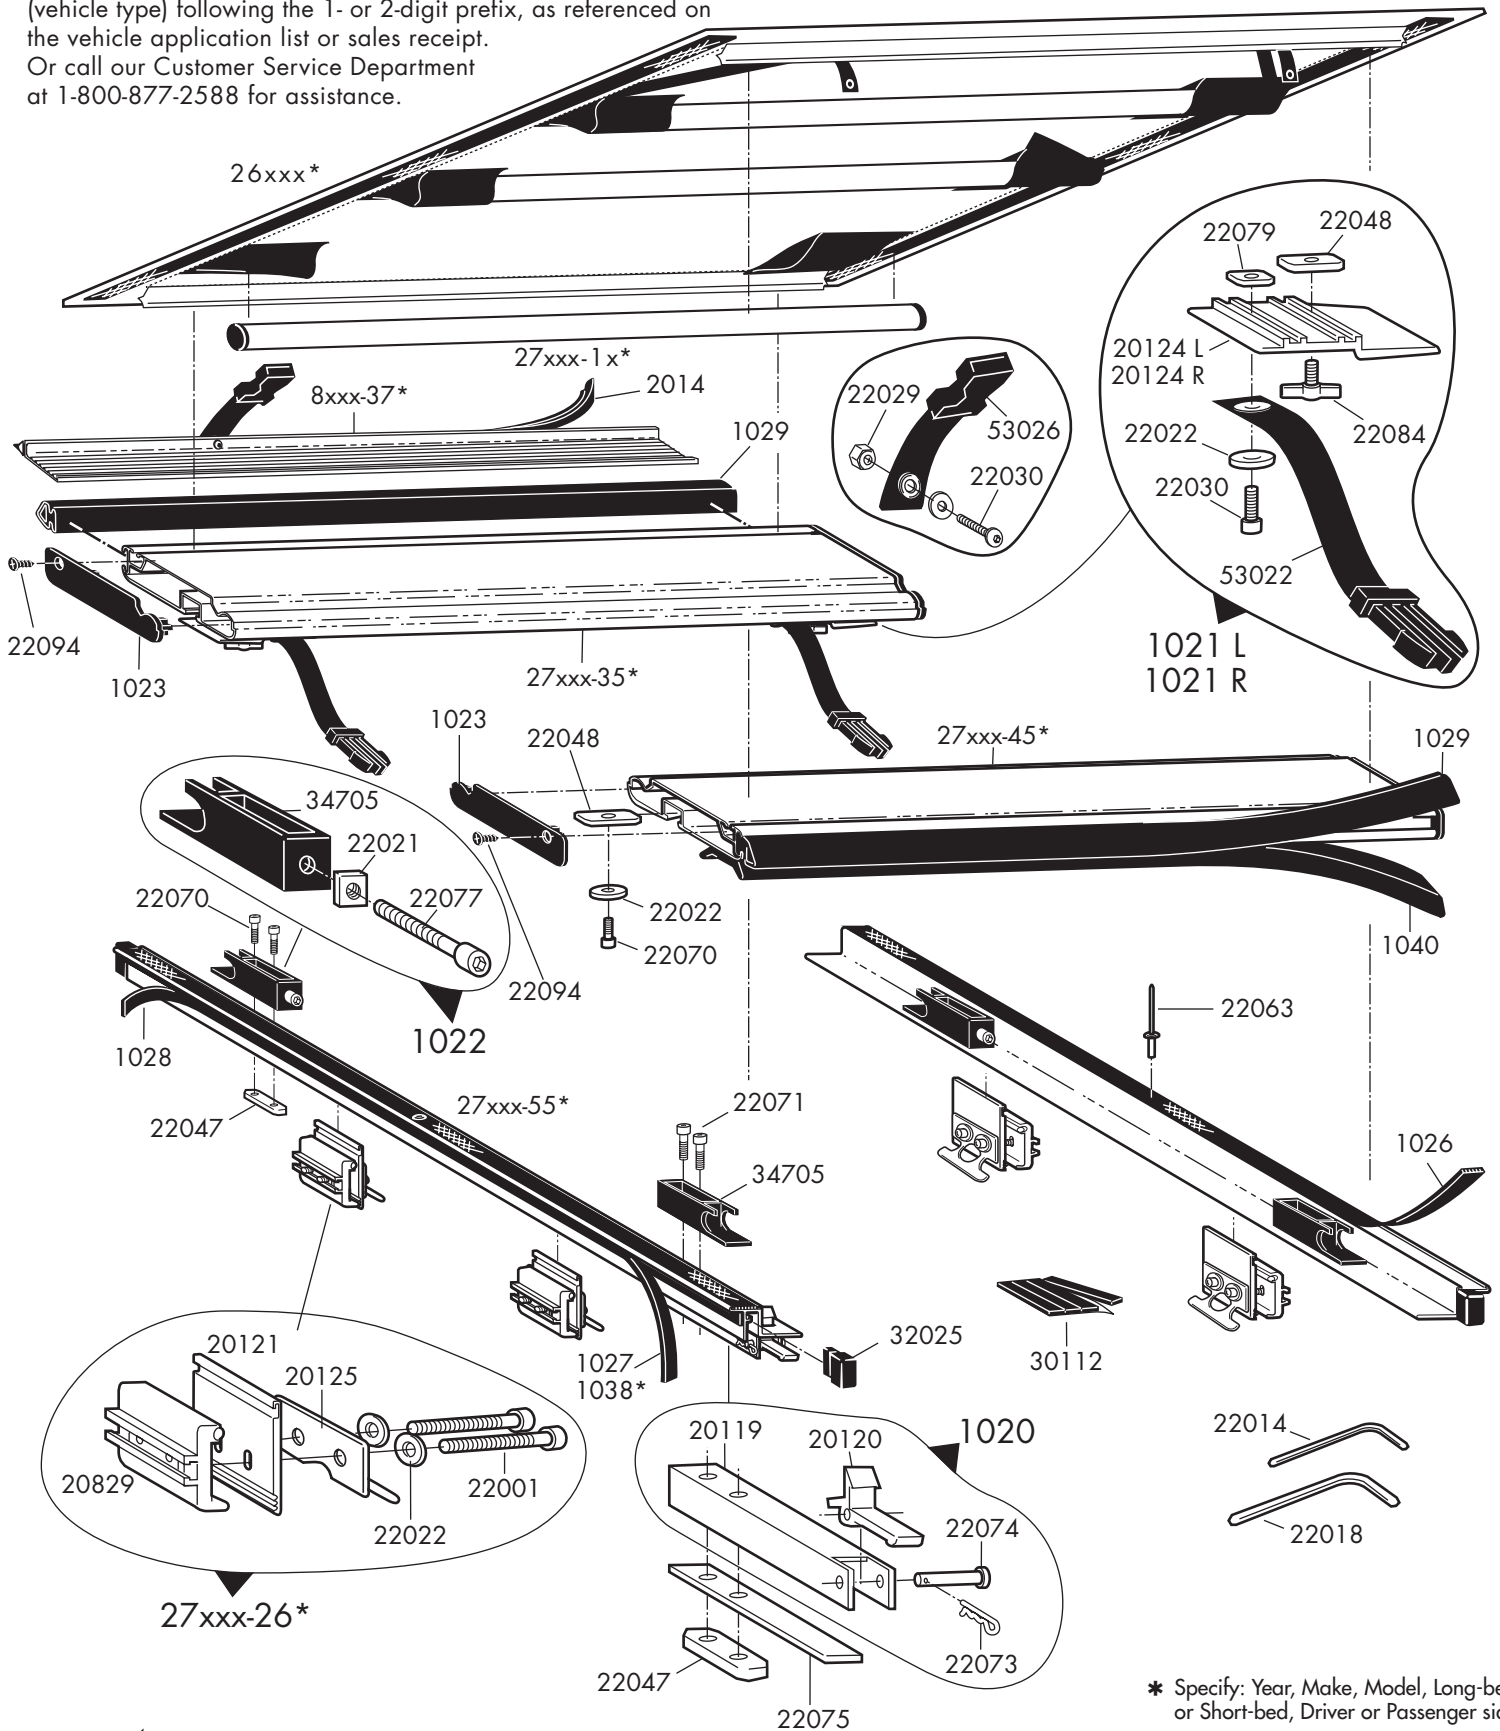

NOTE: To order, xxx represents the 3-digit application # (vehicle type) following the 1- or 2-digit prefix, as referenced on the vehicle application list or sales receipt. Or call our Customer Service Department at 1-800-877-2588 for assistance.

See Part Descriptions on Back

* Specify: Year, Make, Model, Long-bed or Short-bed, Driver or Passenger side.