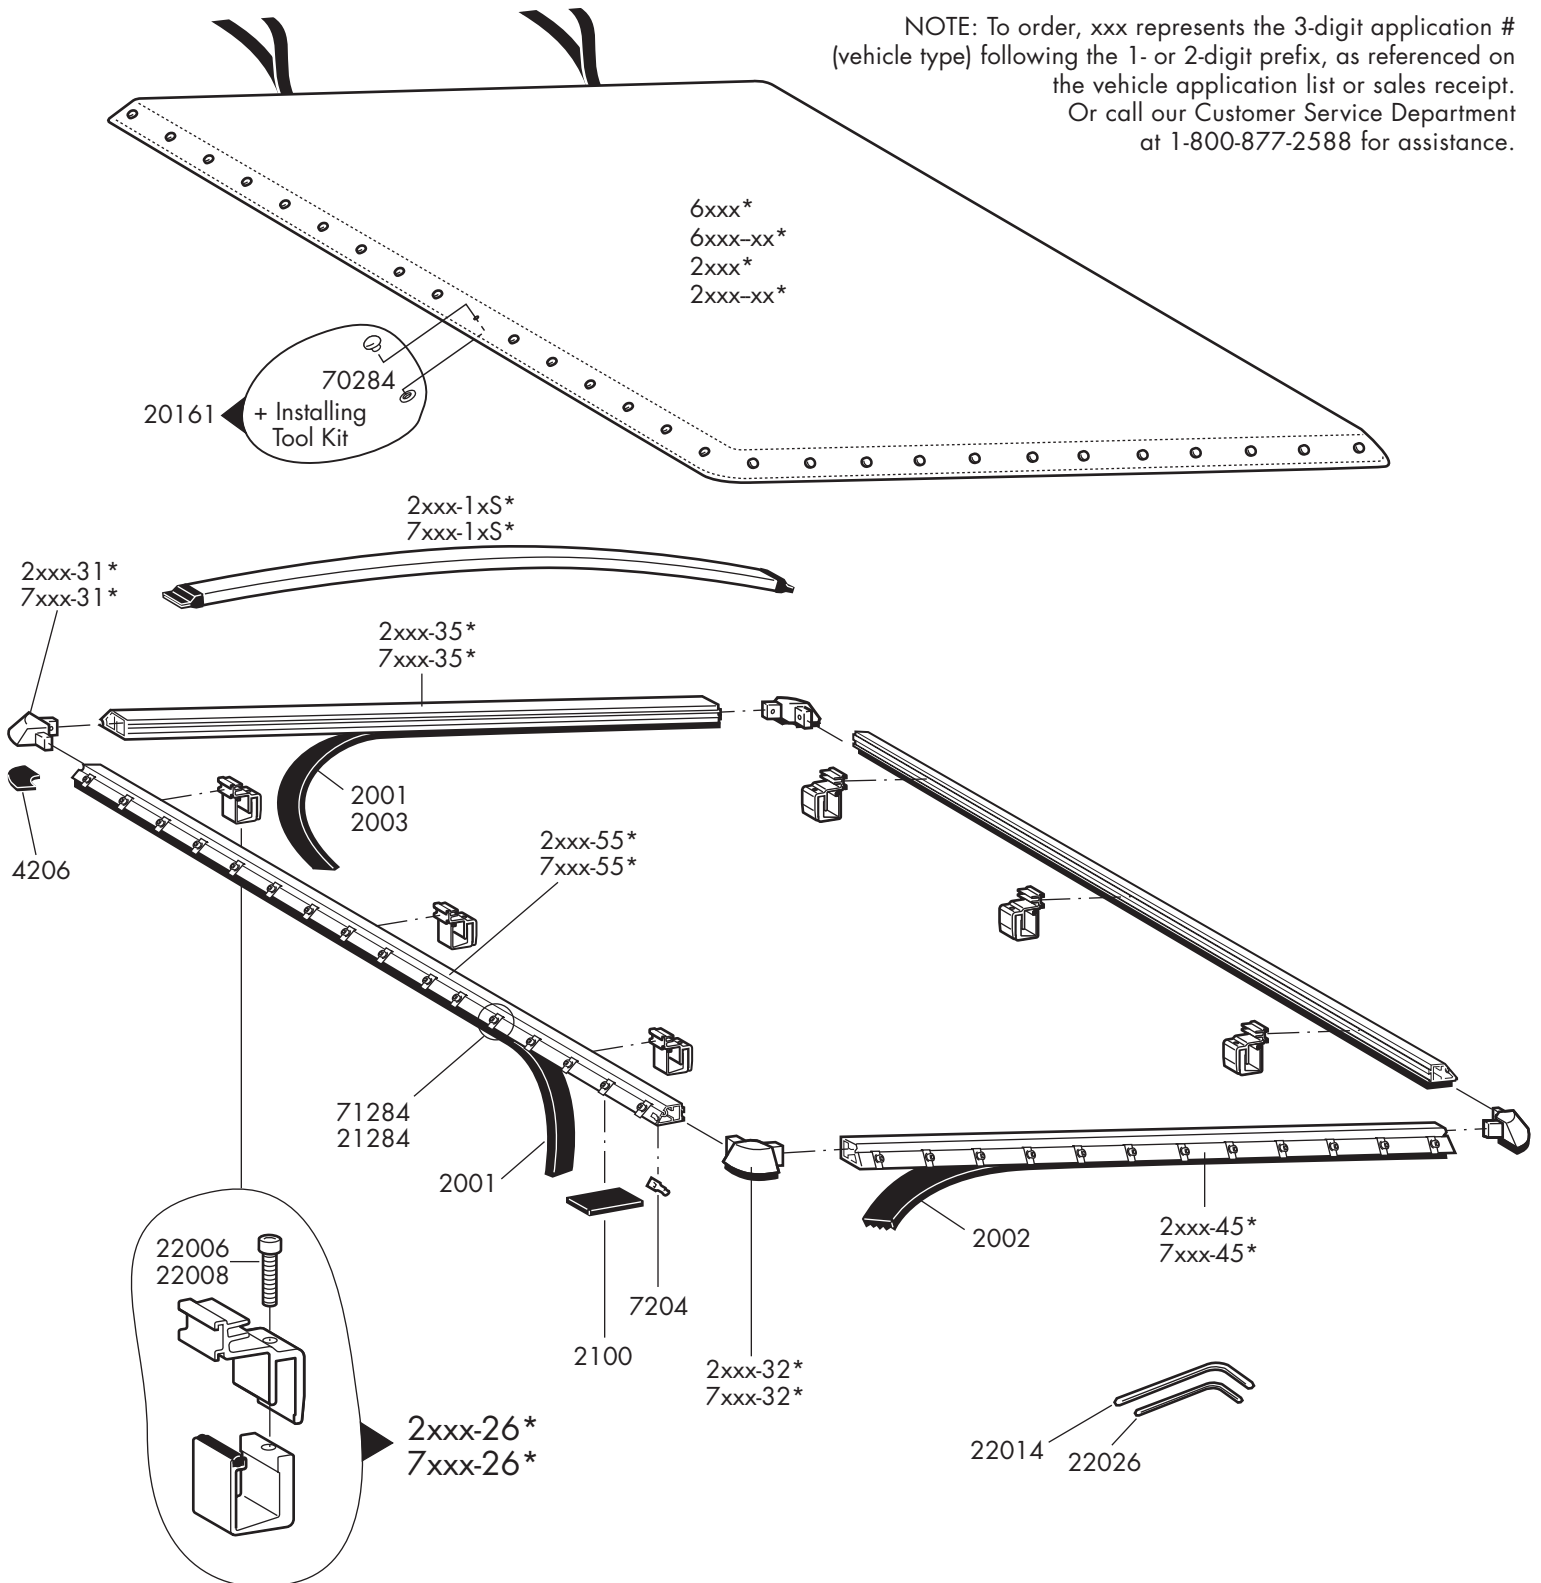

* Specify: Year, Make, Model, Long-bed or Short-bed, Driver or Passenger side.

CLASSIC
PLATINUM & BLACKMAX™ Parts List

NOTE: To order, xxx represents the 3-digit application # (vehicle type) following the 1- or 2-digit prefix, as referenced on the vehicle application list or sales receipt. Or call our Customer Service Department at 1-800-877-2588 for assistance.

- 7xxx-26*** Double-Hook Clamps (set of 2)
- 22006** Clamp Bolt 1/4-20 x 1" SHCS (1)
- 22008** Clamp Bolt 1/4-20 x 1 1/2" SHCS (1)

- 7xxx-31*** Front Replacement Corners (2)
- 7xxx-32*** Rear Replacement Corners (2)
- 4206** Replacement Corner Pads (4)

- 2xxx-26*** Double-Hook Clamps (set of 2)
- 22006** Clamp Bolt 1/4-20 x 1" SHCS (1)
- 22008** Clamp Bolt 1/4-20 x 1 1/2" SHCS (1)

- 2xxx-31*** Front Replacement Corners (2)
- 2xxx-32*** Rear Replacement Corners (2)
- 4206** Replacement Corner Pads (4)

- 22014** 3/16" Hex Key
- 22026** 3/32" Hex Key

* Specify: Year, Make, Model, Long-bed or Short-bed, Driver or Passenger side.