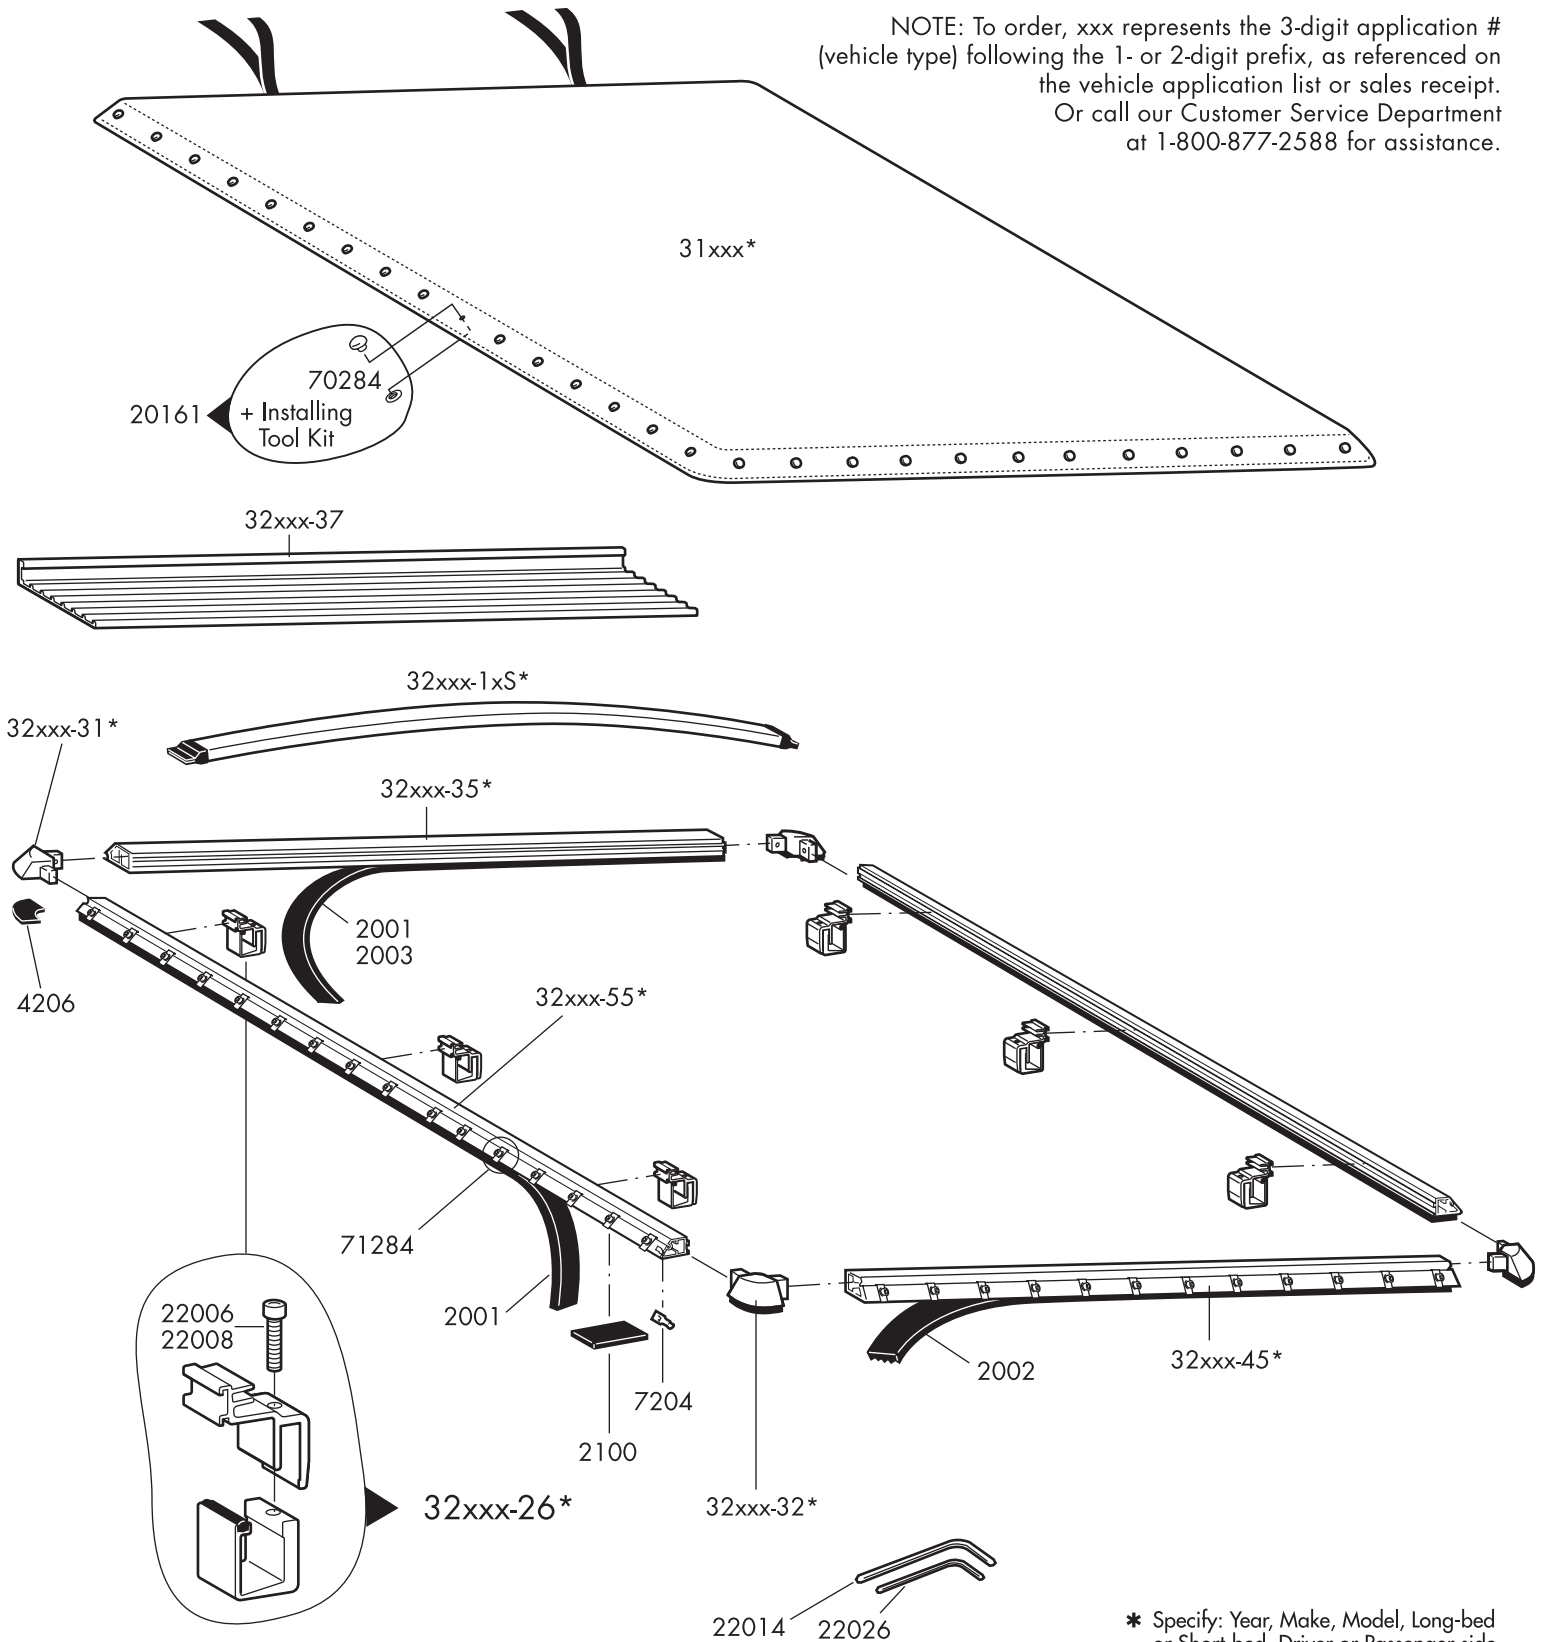

# TOOL BOX TONNO

## Parts List

See Part Descriptions on Back

NOTE: To order, xxx represents the 3-digit application # (vehicle type) following the 1- or 2-digit prefix, as referenced on the vehicle application list or sales receipt. Or call our Customer Service Department at 1-800-877-2588 for assistance.

\* Specify: Year, Make, Model, Long-bed or Short-bed, Driver or Passenger side.

## Miscellaneous

- 22014** 3/16" Hex Key
- 22026** 3/32" Hex Key

\* Specify: Year, Make, Model, Long-bed or Short-bed, Driver or Passenger side.