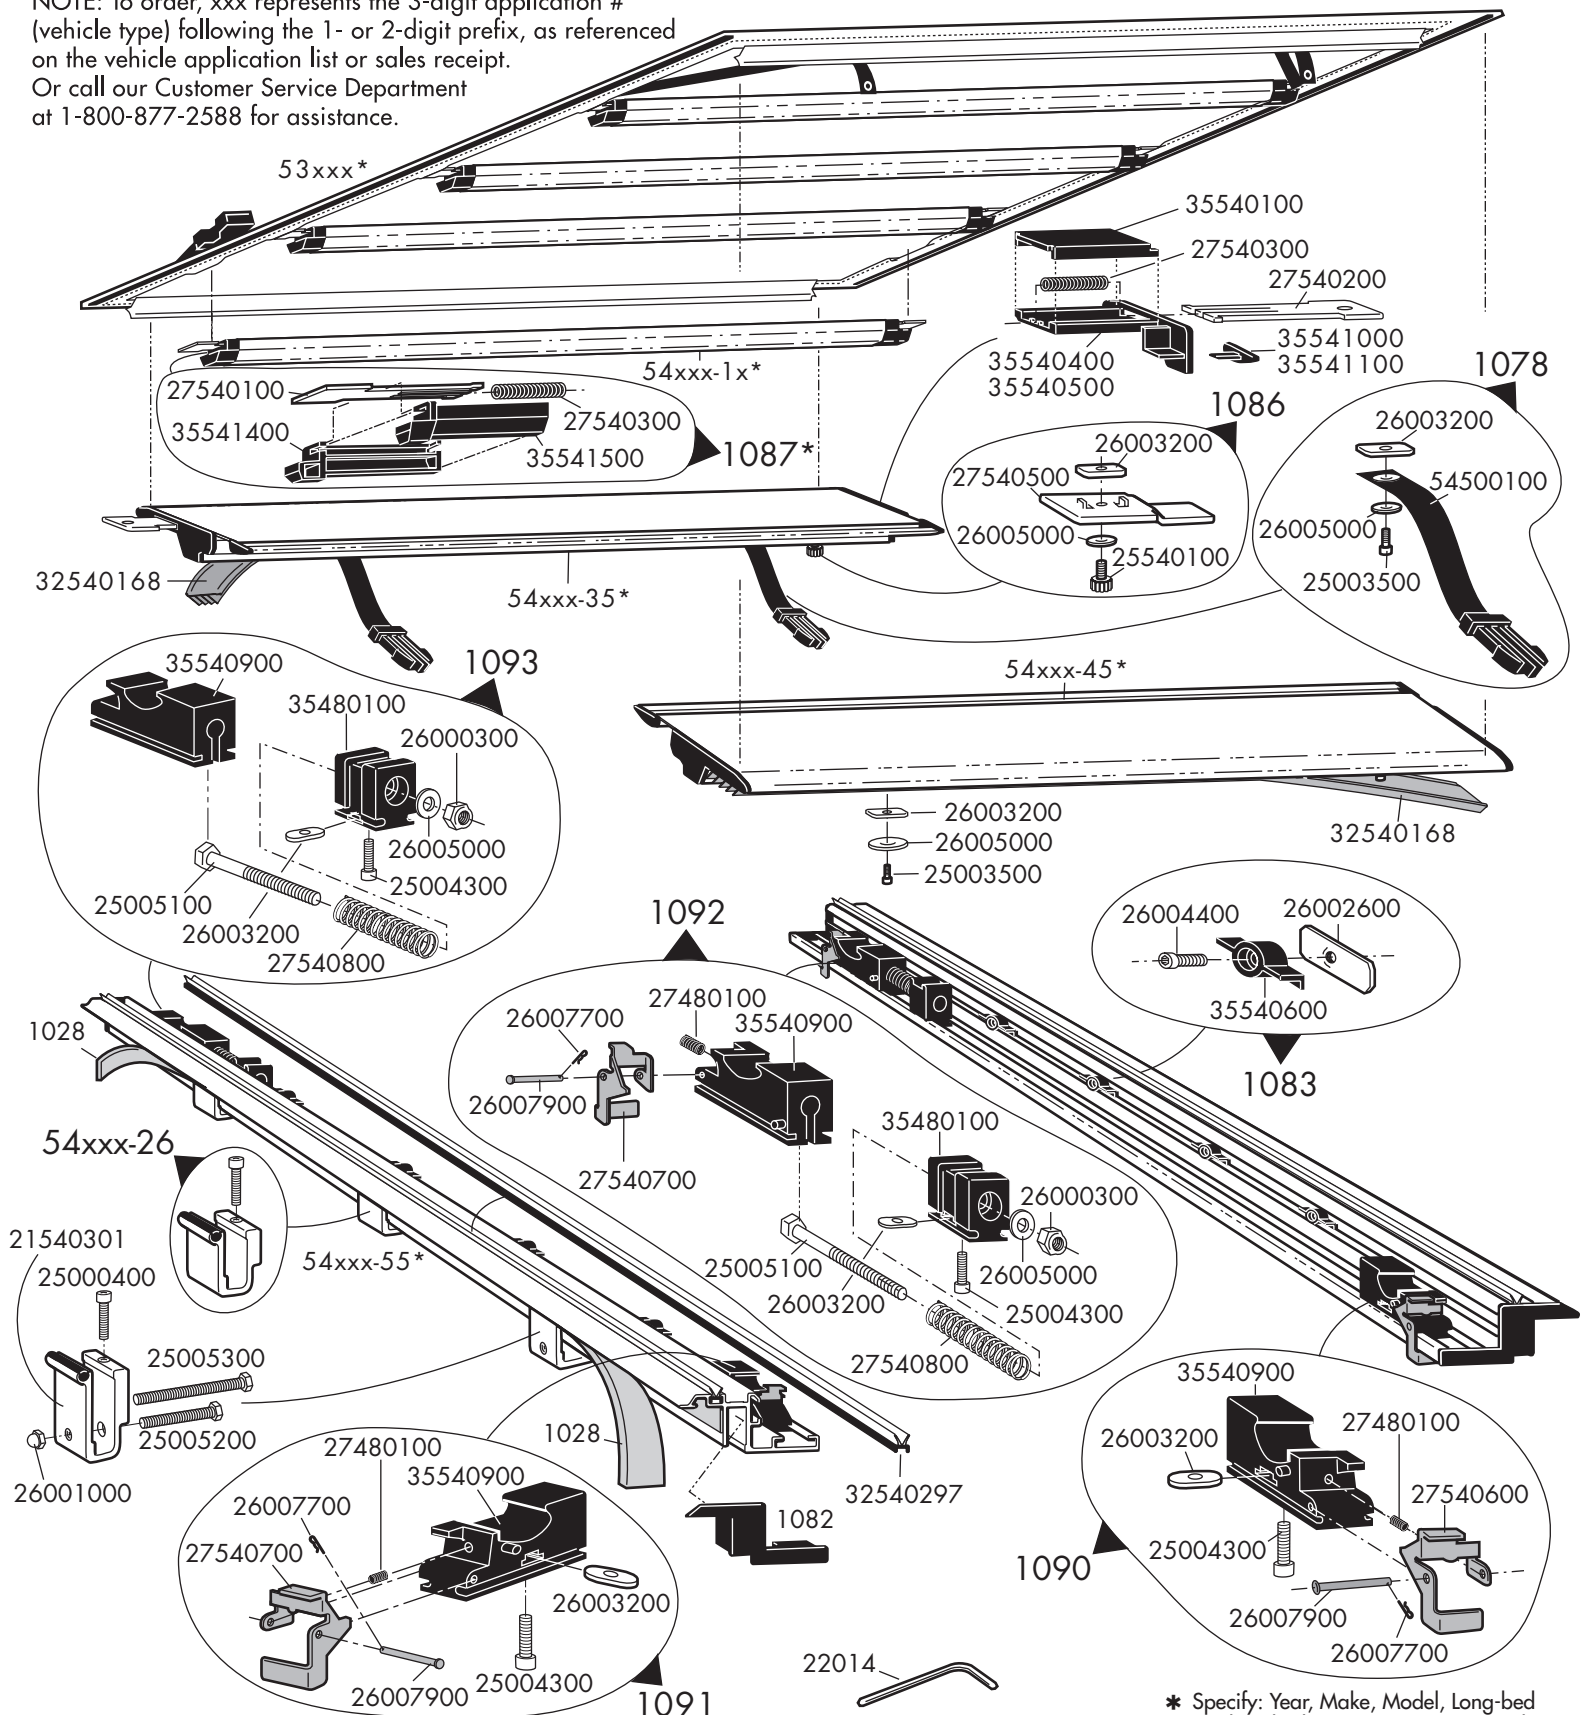

See Part Descriptions on Back

NOTE: To order, xxx represents the 3-digit application # (vehicle type) following the 1- or 2-digit prefix, as referenced on the vehicle application list or sales receipt. Or call our Customer Service Department at 1-800-877-2588 for assistance.

* Specify: Year, Make, Model, Long-bed or Short-bed, Driver or Passenger side.