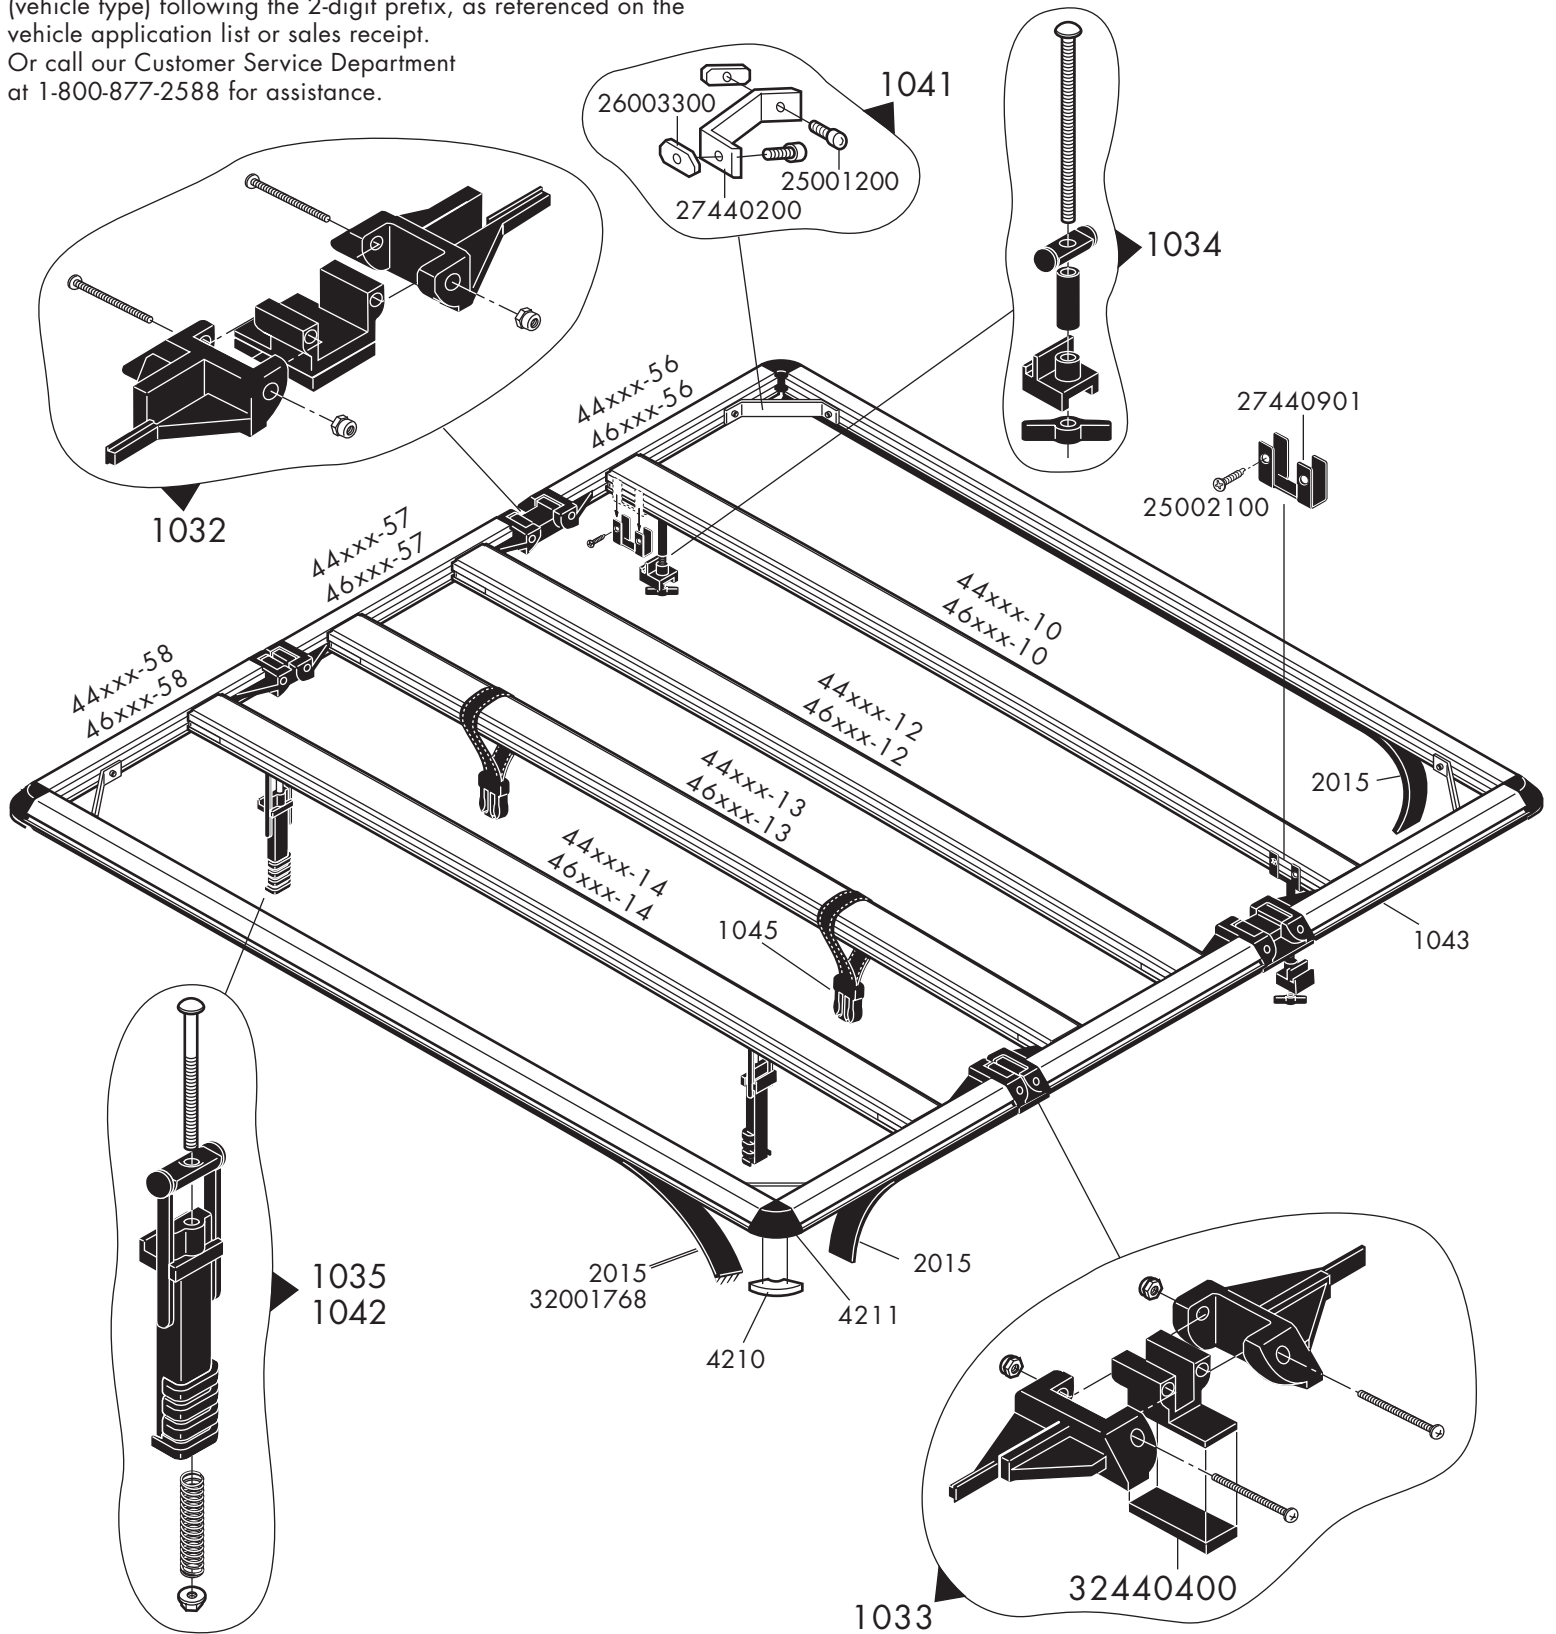

See Part Descriptions on Back

\* Specify: Year, Make, Model, Long-bed or Short-bed, Driver or Passenger side.

NOTE: To order, xxx represents the 3-digit application # (vehicle type) following the 2-digit prefix, as referenced on the vehicle application list or sales receipt. Or call our Customer Service Department at 1-800-877-2588 for assistance.

- 43xxx\* Trifecta Black Replacement Tarp (1)
- 44xxx-10\* Trifecta Cab Bow (1)
  - 11\* Trifecta Center Bow - only for trucks with 3 bows (1)
  - 12\* Trifecta Cab Center Bow (1)
  - 13\* Trifecta Tail Center Bow (1)
  - 14\* Trifecta Tail Bow (1)
  - 56\* Trifecta Cab Siderail (1)
  - 57\* Trifecta Center Siderail (1)
  - 58\* Trifecta Tailgate Siderail (1)
- 45xxx\* SIGNATURE Black Replacement Tarp (1)
- 46xxx-10\* SIGNATURE Cab Bow (1)
  - 11\* SIGNATURE Center Bow - only for trucks with 3 bows (1)
  - 12\* SIGNATURE Cab Center Bow (1)
  - 13\* SIGNATURE Tail Center Bow (1)
  - 14\* SIGNATURE Tail Bow (1)
  - 56\* SIGNATURE Cab Siderail (1)
  - 57\* SIGNATURE Center Siderail (1)
  - 58\* SIGNATURE Tailgate Siderail (1)
- 1032 Front Hinge Assembly (1)
- 1033 Rear Hinge Assembly (1)
- 1034 Front Clamp Assembly (1)
- 1035 Rear Clamp Assembly (1)
- 1041 Corner Brace Assembly (1)
- 1042 Rear Clamp Assembly for 720 and 725 (1)
- 1043 Cab Crossbar/Siderail Foam Pad (2)
- 1045 Cross Bar Tarp Tiedown Strap (1)
- 2015 Cab/Tail/Side Rail Seal (8 ft.)
- 4210 Corner Foam Pads (Set of 4)
- 4211 Trifecta Corner (2)
- 26003300 Weld Nut (1)
- 25001200 1/4"-20 x 3/8" SHCS (1)
- 27440200 Corner Brace (1)
- 25002100 Locator Bracket Screw (1)
- 27440901 Locator Bracket (1)
- 32440400 Front and Rear Hinge Foam Pads (4)
- 32001768 Tailgate Fin Seal (68")

\* Specify: Year, Make, Model, Long-bed or Short-bed, Driver or Passenger side.